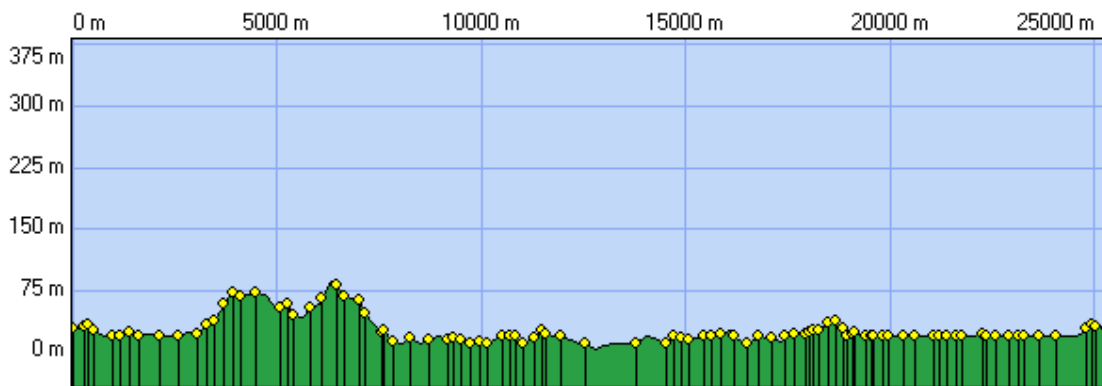

The Gaelforce 24hr Cycle Challenge Route 2010

At the centre of this map Magnetic North is 6° 2' 24.0" West of Grid North (2006).
Annual decrease 10.20'

Start: 97530.67 / 304635.42 Height: 29 m
End: 97508.10 / 304650.03 Height: 29 m

Flat distance	25336.16 m	Actual distance	25324.65 m
Minimum height	1 m	Maximum height	86 m
Total height ascended	407 m	Total height descended	407 m